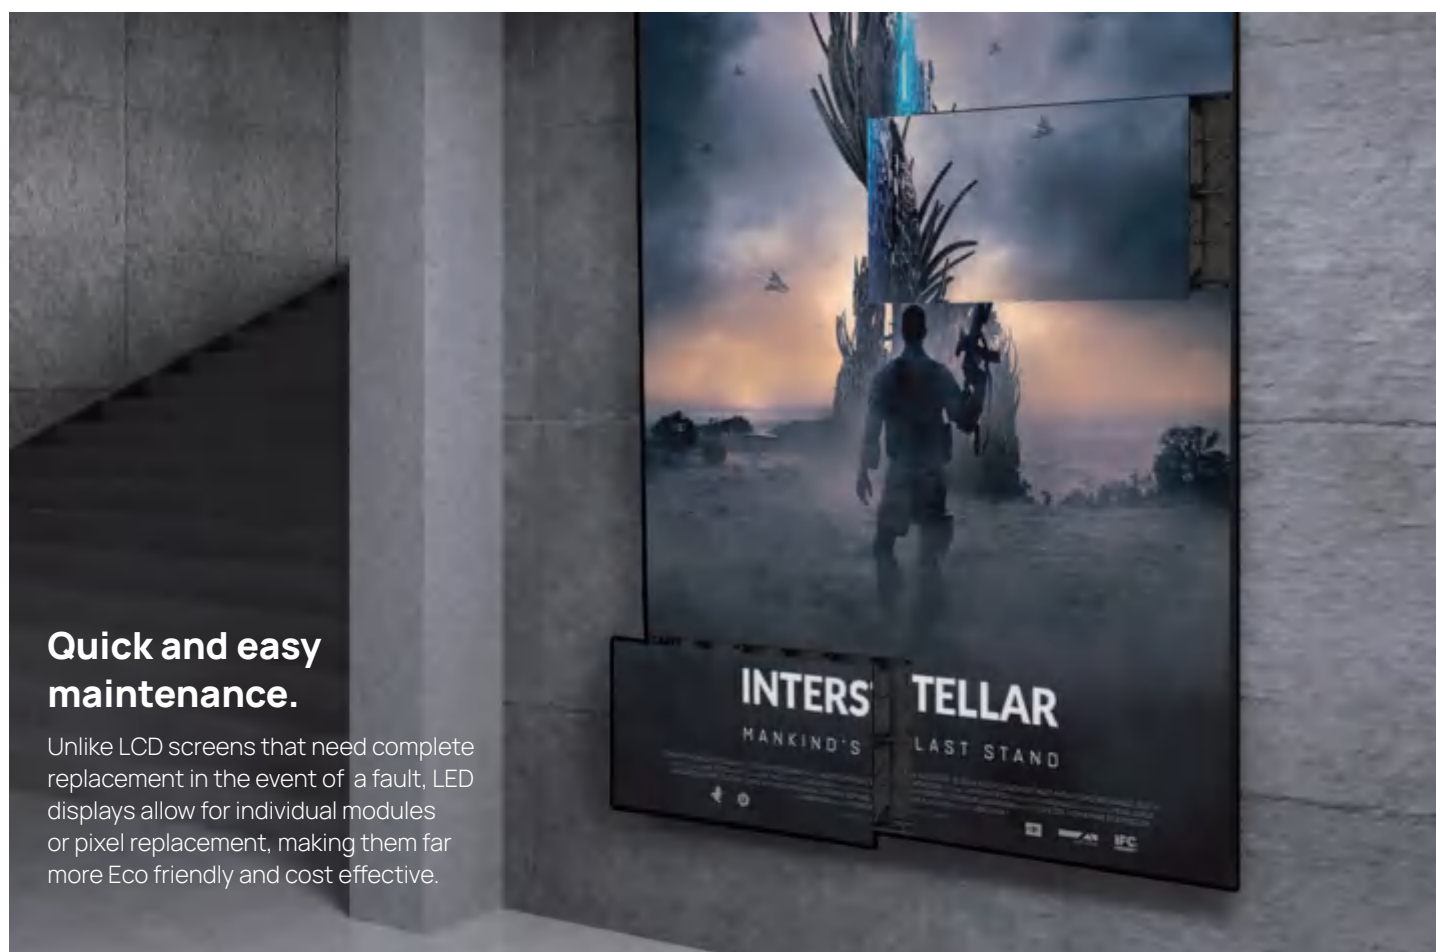

SPECIFICATIONS

AEGIS PRO SERIES

PHYSICAL PARAMETERS			
Dimension	130" (landscape)	130" (portrait)	86"
Pixel Pitch (mm)	1.5 / 1.875 / 2.5	1.5 / 1.875 / 2.5	1.5 / 1.875 / 2.5
Actual Screen Dimensions (mm / in)	2880 × 1620 / 113.38 × 63.77	1620 × 2880 / 63.77 × 113.38	1080 × 1920 / 42.52 × 75.6
Unit Weight (screen only) (kg / lbs)	175 / 386	175 / 386	80 / 176
OPTICAL PARAMETERS			
Resolution	1920*1080 / 1536*864 / 1152*648	1920*1080 / 864*1536 / 648*1152	720*1280 / 576*1024 / 432*768
Brightness	≥4000cd/m²	≥4000cd/m²	≥4000cd/m²
Contrast Ratio	10000:1	10000:1	10000:1
Refresh Rate	≤3840Hz	≤3840Hz	≤3840Hz
Protection Level	Front: IP65 / Back: IP54	Front: IP65 / Back: IP54	Front: IP65 / Back: IP54
ELECTRICAL PARAMETERS			
Power Consumption (Max)	3400W	3400W	1500W
Working Voltage	AC: 100V ~ 240V, 50 ~ 60Hz	AC: 100V ~ 240V, 50 ~ 60Hz	AC: 100V ~ 240V, 50 ~ 60Hz
ADDITIONAL FEATURES			
System	Android OS 9.0	Android OS 9.0	Android OS 9.0
Lifetime (Hours)	100,000	100,000	100,000
Operating Temp (°C / °F)	-20 ~ +60 / -4 ~ +140	-20 ~ +60 / -4 ~ +140	-20 ~ +60 / -4 ~ +140
Storage Temp (°C / °F)	-30 ~ +70 / -22 ~ +158	-30 ~ +70 / -22 ~ +158	-30 ~ +70 / -22 ~ +158

Quick and easy maintenance.

Unlike LCD screens that need complete replacement in the event of a fault, LED displays allow for individual modules or pixel replacement, making them far more Eco friendly and cost effective.

*All data contained is subject to change.

Contact us: +86 755 2267 7271

www.vodvisual.com

VCD