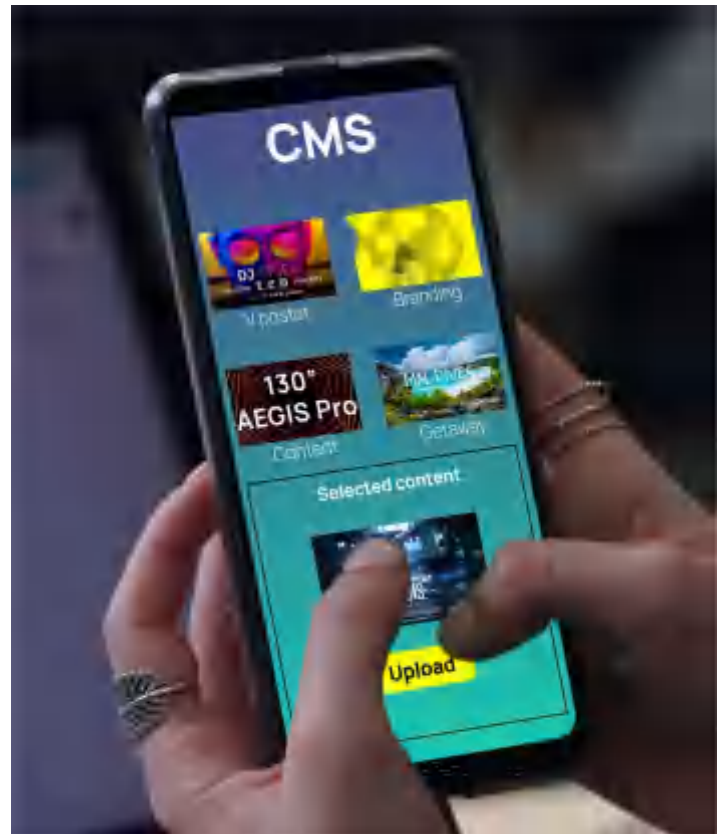

Built in CMS.

The Aegis supports multiple cross-regional networking methods to efficiently achieve intelligent cloud management functions, like remote monitoring, and content distribution.

Third party CMS support is also optional.